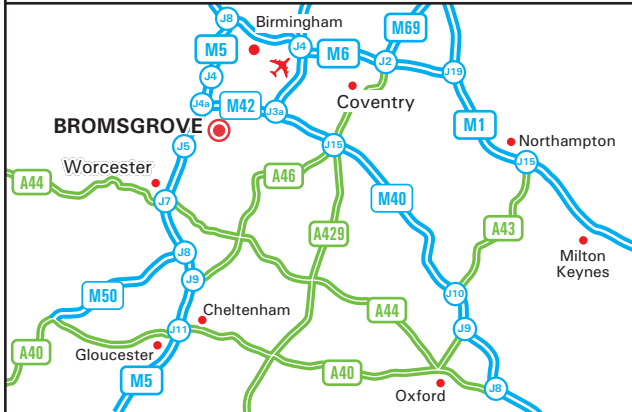

Mentor FLT Training Limited
Sherwood House, Sherwood Road
Aston Fields
Bromsgrove B60 3DR

Tel: 01527 570470 - Fax: 01527 570555
email: info@mentortraining.co.uk
www.mentortraining.co.uk

From M42 Westbound

- Leave the M42 at junction 1, taking the second exit at the roundabout onto the A38 towards Bromsgrove.
- Remain on the A38 continuing ahead at the roundabout junction with the A448, and the crossroads junction with the B4184.
- Continue to the traffic lights and turn left onto Stoke Road.
- Take the first right into Sherwood Road, and continue for 100 yards.
- The Building is situated on the right hand side.

From M5 Northbound

- Leave the M5 at Junction 5 and at the roundabout take the third exit onto the A38 towards Bromsgrove.
- Continue ahead at the next roundabout.
- Follow the A38 for two miles through Wychbold.
- At the next roundabout take the second exit (A38), Redditch Road.
- Continue ahead over the next two roundabouts.
- Continue to the traffic lights and turn right onto Stoke Road.
- Take the first right into Sherwood Road, and continue for 100 yards.
- The Building is situated on the right hand side.

From M5 Southbound

- Leave the M5 at Junction 4 and at the roundabout take the second exit onto the A38 towards Bromsgrove.
- Remain on the A38 continuing ahead at the roundabout junction with the A448, and the crossroads junction with the B4184.
- Continue to the traffic lights and turn left onto Stoke Road.
- Take the first right into Sherwood Road, and continue for 100 yards.
- The Building is situated on the right hand side.